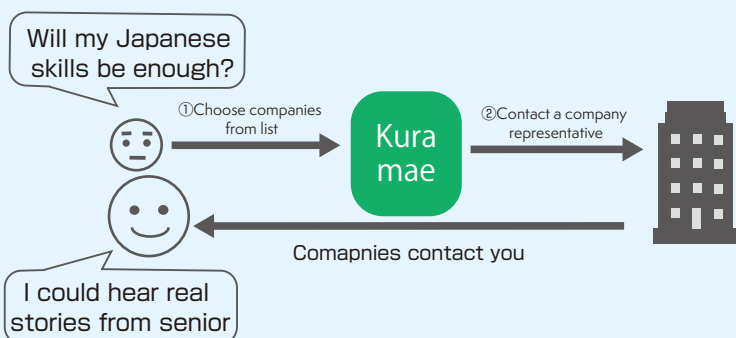

Dr's K-meet

25_{Wed} ▶ 26_{Thu} Sep.

14:00~18:00 on each day
at Tokyo Tech Front

No. of
Company

83 F2F meeting at every
company booth

Participants

Doctoral course students and postdocs

What's Dr's K-meet the largest career
fair in Japan

targeting for doctoral personnel organized by
Tokyo Tech Alumni Association and Tokyo Tech

Pre-registration
Deadline

Tue 24th Sep.

For more information, scan the
QR code and visit Dr's K-meet
page of Tokyo Tech Alumni
Association web site.

2 ways to meet companies Tokyo Tech Students only

(1) Student-to-Company Contact system

When you find the company which interests you, contact it!